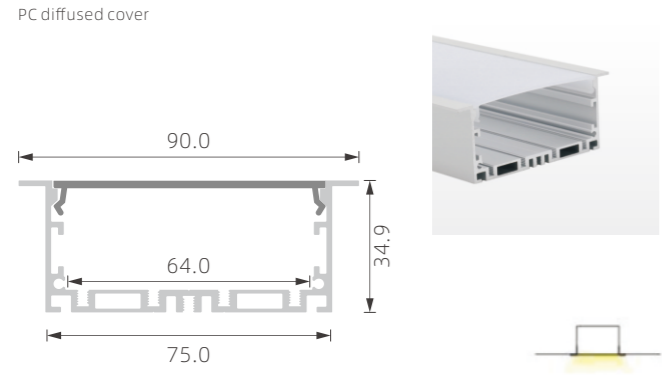

KN32

PC diffused cover

1:2

KN33

»» BIG POWER LED PROFILE FOR MAIN-LIGHT

■ SILVER ■ BLACK □ WHITE

1:2 **KN34**

1:2 **KN35**