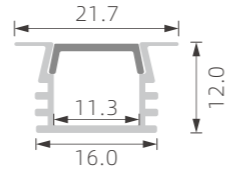

1:1

K24

PMMA opal matte cover
PMMA semi-clear cover
PMMA clear cover
PC diffused cover
PC black cover