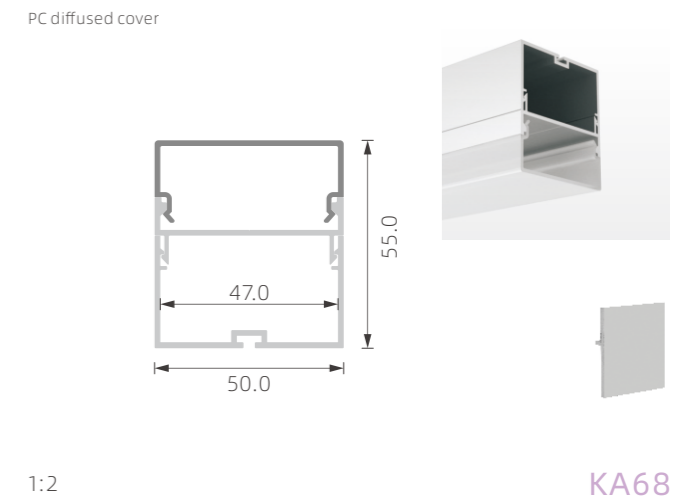

»» DRIVER-IN LED PROFILE

■ SILVER ■ BLACK □ WHITE

»» DRIVER-IN LED PROFILE

■ SILVER ■ BLACK □ WHITE

KA68