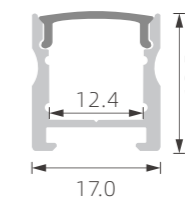

NEW

magnet

KM15

PMMA opal matte cover
PMMA semi-clear cover
PMMA clear cover
PC diffused cover
PC black cover