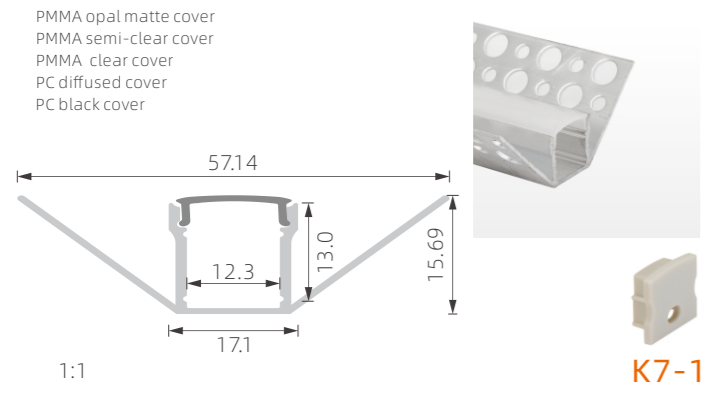

1:1

KO23

1:2

KN19

>>> LED PROFILE FOR GYPSUM WALL

SILVER
 BLACK
 WHITE

>>> LED PROFILE FOR GYPSUM WALL

SILVER
 BLACK
 WHITE