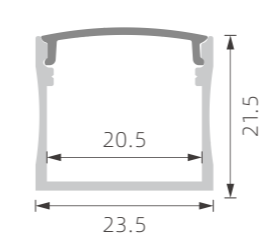

1:1

K53

PMMA opal matte cover
PMMA semi-clear cover
PMMA clear cover
PC diffused cover
PC black cover