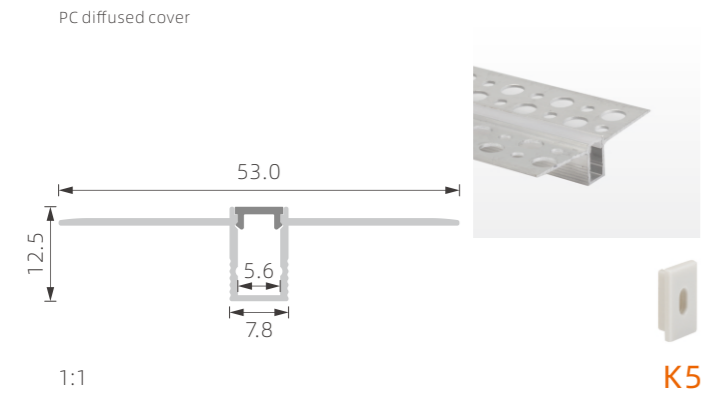

1:1

KO23

1:2

KN19

>>> LED PROFILE FOR GYPSUM WALL

SILVER
 BLACK
 WHITE

>>> LED PROFILE FOR GYPSUM WALL

SILVER
 BLACK
 WHITE