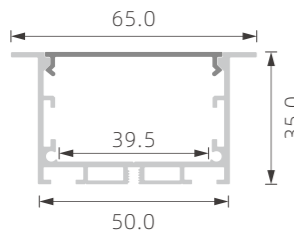

PC diffused cover
PC black cover

1:2

KN22