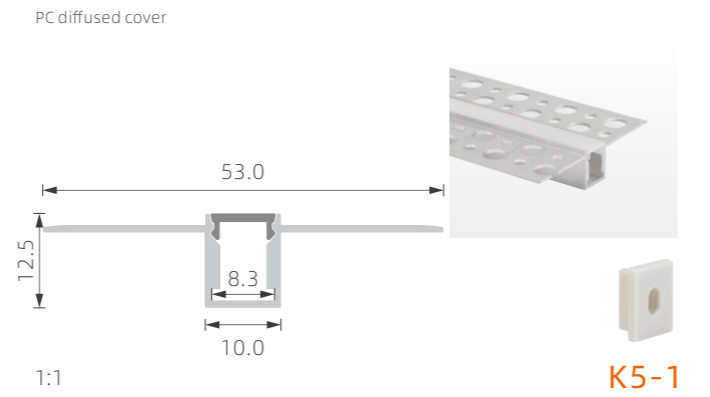

1:1

KO23

1:2

KN19

>>> LED PROFILE FOR GYPSUM WALL

SILVER
 BLACK
 WHITE

>>> LED PROFILE FOR GYPSUM WALL

SILVER
 BLACK
 WHITE