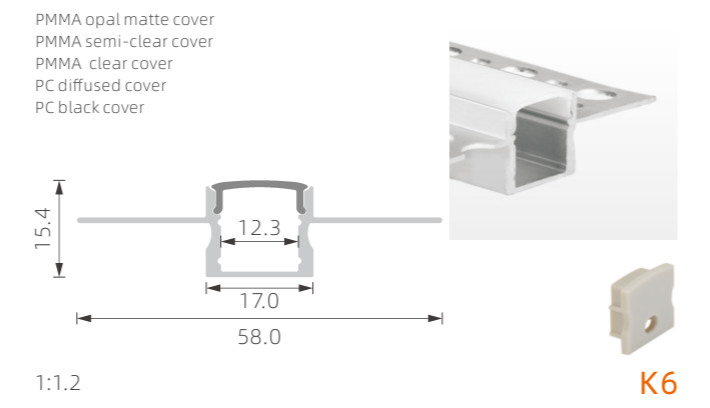

1:1

KO23

1:2

KN19

>>> LED PROFILE FOR GYPSUM WALL

SILVER
 BLACK
 WHITE

>>> LED PROFILE FOR GYPSUM WALL

SILVER
 BLACK
 WHITE