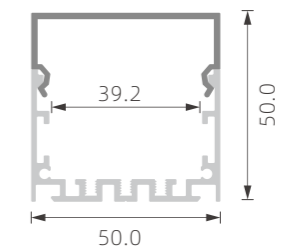

PC diffused cover