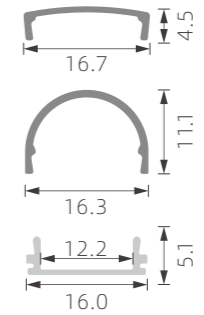

KL8

>>>REGULAR LED PROFILE

■ SILVER ■ BLACK □ WHITE

KL10 can use KL1 KL2 KL3
KL5 KL6 KL8 KN4 KN5 KN6
KN7 KN19 together

1:1

KL10

PC diffused cover

1:1