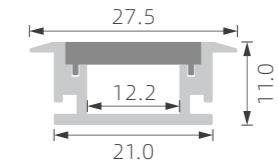

K38

»» REGULAR LED PROFILE

■ SILVER ■ BLACK □ WHITE

PC diffused cover

1:1

K43

PC diffused cover

1:1