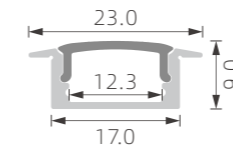

K15

1:1

PMMA opal matte cover
PMMA semi-clear cover
PMMA clear cover
PC diffused cover
PC black cover