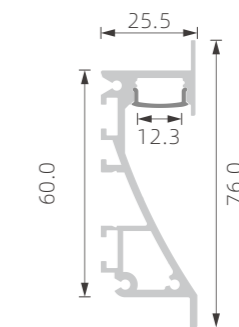

>>> LED PROFILE FOR TUBE-LIGHT

■ SILVER ■ BLACK □ WHITE

PMMA opal matte cover
PMMA semi-clear cover
PMMA clear cover
PC diffused cover
PC black cover

1:1

K26

PC diffused cover

1:1

K48

PC diffused cover

1:2

KN9

PC diffused cover

1:3

KN10

>>> LED PROFILE FOR WALL LIGHTING

■ SILVER ■ BLACK □ WHITE

PMMA opal matte cover
PMMA semi-clear cover
PMMA clear cover
PC diffused cover
PC black cover

1:1

K4

PMMA opal matte cover
PMMA semi-clear cover
PMMA clear cover
PC diffused cover
PC black cover

1:1

K58

PMMA opal matte cover
PMMA semi-clear cover
PMMA clear cover
PC diffused cover
PC black cover

1:1

K59

PC diffused cover

1:2

K79

1:2

K80

PMMA opal matte cover
PMMA semi-clear cover
PMMA clear cover
PC diffused cover
PC black cover

1:2

K85