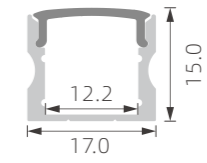

1:1

»» REGULAR LED PROFILE

■ SILVER ■ BLACK □ WHITE

PMMA opal matte cover
PMMA semi-clear cover
PMMA clear cover
PC diffused cover
PC black cover

K14

1:1

PMMA opal matte cover
PMMA semi-clear cover
PMMA clear cover
PC diffused cover
PC black cover