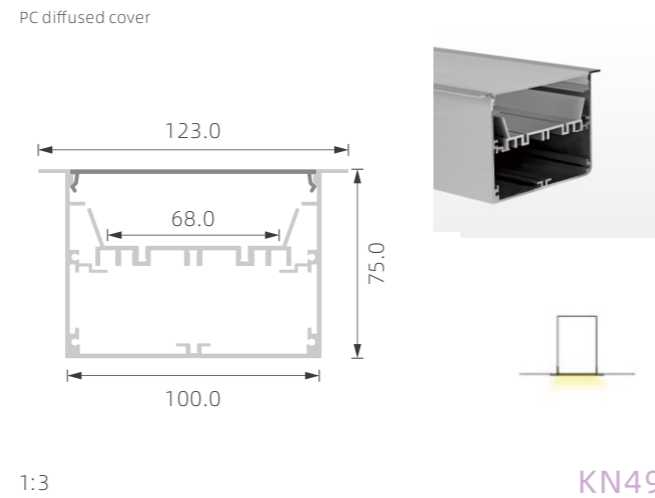

1:2.5 **KN43**

1:3 **KN44**

1:2 **KN45**

»» DRIVER-IN LED PROFILE

■ SILVER ■ BLACK □ WHITE

KN46

KN47

KN48