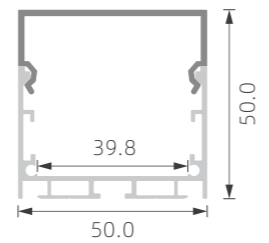

PC diffused cover

1:2

KN25