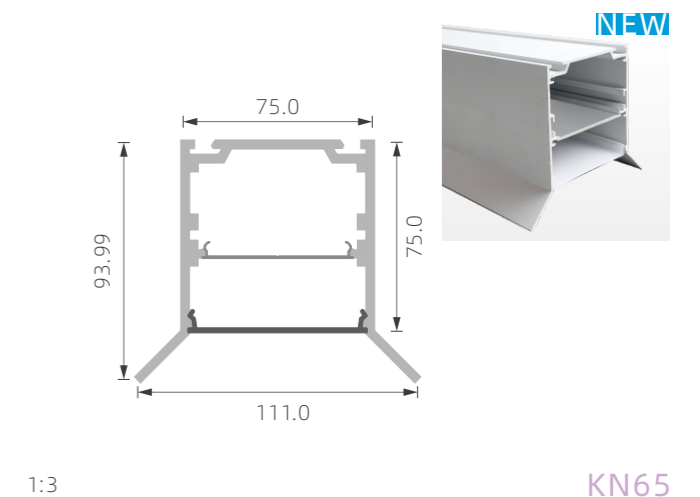

KA68-2

KN64

KN65

>>> LED PROFILE FOR NEW MAGNETIC LIGHTING

SILVER
 BLACK
 WHITE

Magnet
 Size(mm)137*34*51
 Voltage:24V
 CRI:Ra > 90
 Power:5W

KM1

Magnet
 Size(mm)270*34*51
 Voltage:24V
 CRI:Ra > 90
 Power:10W