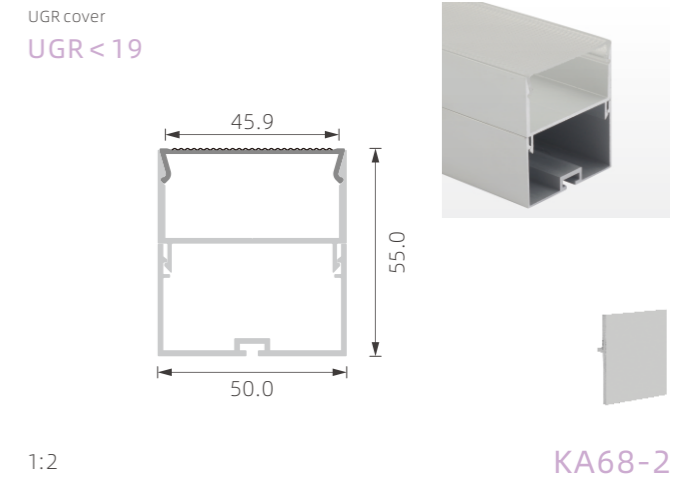

KA68-2

KN64

KN65

>>> LED PROFILE FOR NEW MAGNETIC LIGHTING

SILVER
 BLACK
 WHITE

Magnet
 Size(mm)137*34*51
 Voltage:24V
 CRI:Ra > 90
 Power:5W

KM1

Magnet
 Size(mm)270*34*51
 Voltage:24V
 CRI:Ra > 90
 Power:10W