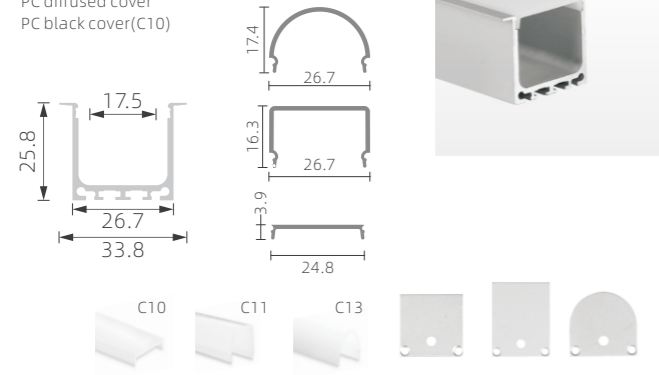

1:2

KN5

PMMA opal matte cover(C10)
PMMA semi-clear cover(C10)
PMMA clear cover(C10)
PC diffused cover
PC black cover(C10)

1:1

KN6

»» REGULAR LED PROFILE

■ SILVER ■ BLACK □ WHITE

PMMA opal matte cover(C10)
PMMA semi-clear cover(C10)
PMMA clear cover(C10)
PC diffused cover
PC black cover(C10)