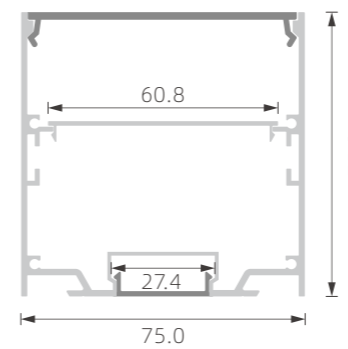

1:2

PC diffused cover

KN63