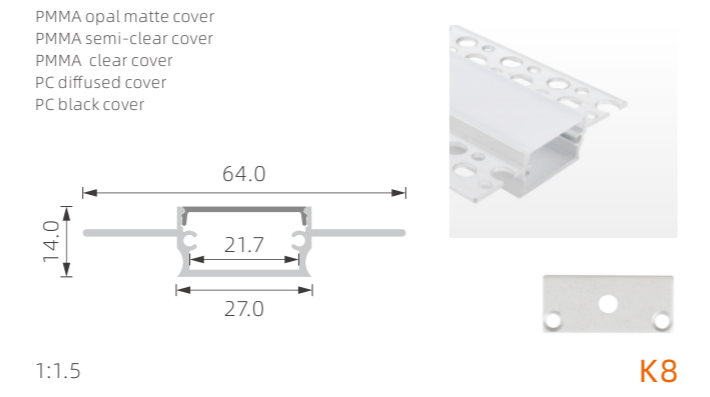

1:1

KO23

1:2

KN19

>>> LED PROFILE FOR GYPSUM WALL

SILVER
 BLACK
 WHITE

>>> LED PROFILE FOR GYPSUM WALL

SILVER
 BLACK
 WHITE