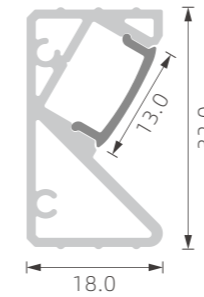

>>> LED PROFILE FOR WALL LIGHTING

■ SILVER ■ BLACK □ WHITE

PMMA opal matte cover
PMMA semi-clear cover
PMMA clear cover
PC diffused cover
PC black cover

1:1

K4

PMMA opal matte cover
PMMA semi-clear cover
PMMA clear cover
PC diffused cover
PC black cover