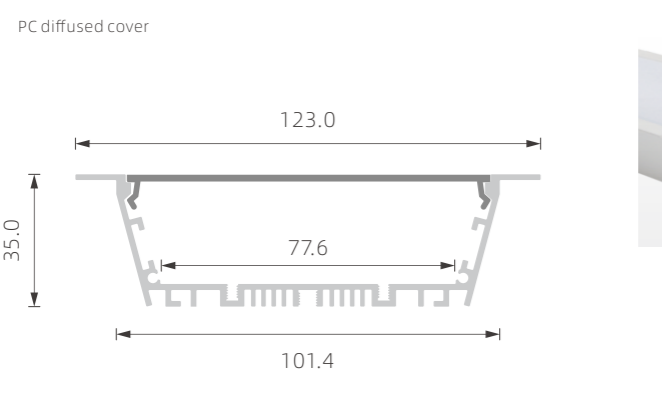

1:2 **KN36**

1:2 **KN50**