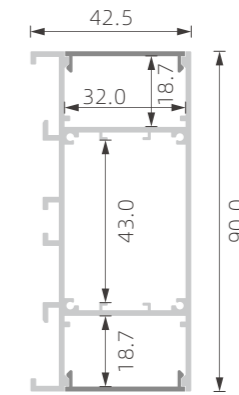

>>> LED PROFILE FOR TUBE-LIGHT

■ SILVER ■ BLACK □ WHITE

PMMA opal matte cover
PMMA semi-clear cover
PMMA clear cover
PC diffused cover
PC black cover

1:1

K26

PC diffused cover

1:1

K48

PC diffused cover

1:2

KN9

PC diffused cover

1:3

KN10

>>> LED PROFILE FOR WALL LIGHTING

■ SILVER ■ BLACK □ WHITE

PMMA opal matte cover
PMMA semi-clear cover
PMMA clear cover
PC diffused cover
PC black cover

1:1

K4

PMMA opal matte cover
PMMA semi-clear cover
PMMA clear cover
PC diffused cover
PC black cover

1:1

K58

PMMA opal matte cover
PMMA semi-clear cover
PMMA clear cover
PC diffused cover
PC black cover

1:1

K59

PC diffused cover

1:2

K79

1:2

K80

PMMA opal matte cover
PMMA semi-clear cover
PMMA clear cover
PC diffused cover
PC black cover

1:2

K85