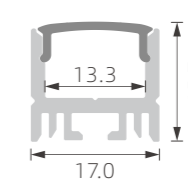

1:1

K50

PMMA opal matte cover
PMMA semi-clear cover
PMMA clear cover
PC diffused cover
PC black cover