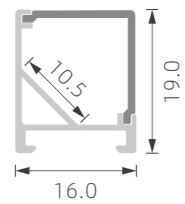

>>> LED PROFILE FOR NEW MAGNETIC LIGHTING

■ SILVER ■ BLACK □ WHITE

>>> ACCESSORIES

PMMA opal matte cover
PMMA semi-clear cover
PMMA clear cover
PC diffused cover
PC black cover

NEW

magnet

KM17

1:1

PMMA opal matte cover
PMMA semi-clear cover
PMMA clear cover
PC diffused cover

NEW

magnet

KM18

1:1

PMMA opal matte cover
PMMA semi-clear cover
PMMA clear cover
PC diffused cover

NEW

magnet

KM19

1:1

PC diffused cover

NEW

magnet

KM20

1:1

PC diffused cover

NEW

magnet

KM21

1:1

C1

C10

C17

C22

C35

C50

KZL-135

KZR-135

KZT-90

KZX-90

KZX-135

KZL-90

KZLO-90

KZLI-90

KZ-135

KZO-135

KZI-135

Z1-180

Z2-90

Z3-135

Z4-90

Z5-135