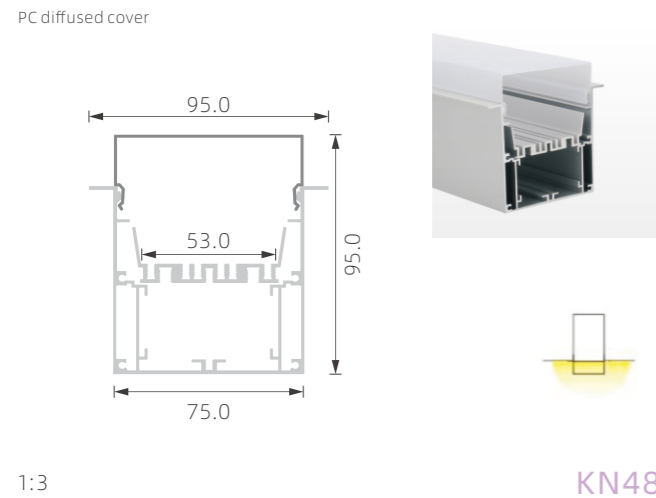

1:2.5 **KN43**

1:3 **KN44**

1:2 **KN45**

»» DRIVER-IN LED PROFILE

■ SILVER ■ BLACK □ WHITE

KN46

KN47

KN48