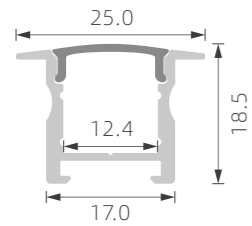

>>> LED PROFILE FOR NEW MAGNETIC LIGHTING

■ SILVER ■ BLACK □ WHITE

>>> ACCESSORIES

PMMA opal matte cover
PMMA semi-clear cover
PMMA clear cover
PC diffused cover
PC black cover

NEW

magnet

KM17

1:1

PMMA opal matte cover
PMMA semi-clear cover
PMMA clear cover
PC diffused cover

NEW

magnet

KM18

1:1

PMMA opal matte cover
PMMA semi-clear cover
PMMA clear cover
PC diffused cover

NEW

magnet

KM19

1:1

PC diffused cover

NEW

magnet

KM20

1:1

PC diffused cover

NEW

magnet

KM21

1:1

C1

C10

C17

C22

C35

C50

KZL-135

KZR-135

KZT-90

KZX-90

KZX-135

KZL-90

KZLO-90

KZLI-90

KZ-135

KZO-135

KZI-135

Z1-180

Z2-90

Z3-135

Z4-90

Z5-135