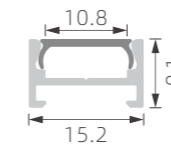

PC diffused cover

1:1