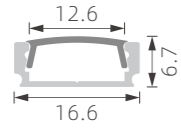

PC diffused cover

1:1

K65

Flexible profile

>>>REGULAR LED PROFILE

■ SILVER ■ BLACK □ WHITE

PMMA opal matte cover
PMMA semi-clear cover
PMMA clear cover
PC diffused cover
PC black cover

1:1