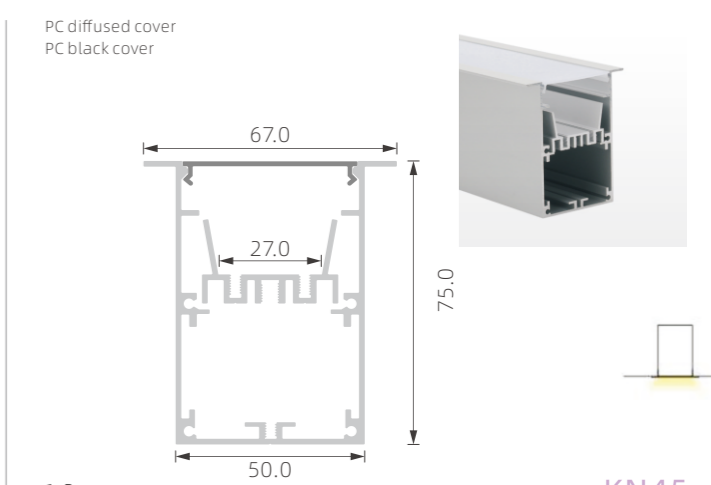

»» BIG POWER LED PROFILE FOR MAIN-LIGHT

■ SILVER ■ BLACK □ WHITE

»» DRIVER-IN LED PROFILE

■ SILVER ■ BLACK □ WHITE

1:2 **KN45**