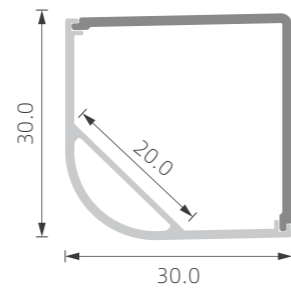

>>> LED PROFILE FOR CORNER

■ SILVER ■ BLACK □ WHITE

PC diffused cover

PMMA opal matte cover
PMMA semi-clear cover
PMMA clear cover
PC diffused cover
PC black cover

2:1

KA22

1:1

K20

PMMA opal matte cover
PMMA semi-clear cover
PMMA clear cover
PC diffused cover
PC black cover

PMMA opal matte cover
PMMA semi-clear cover
PMMA clear cover
PC diffused cover

1:1

K21

1:1

K39

PMMA opal matte cover
PMMA semi-clear cover
PMMA clear cover
PC diffused cover

PMMA opal matte cover
PMMA semi-clear cover
PMMA clear cover
PC diffused cover

1:1

K40

1:1

K41

>>> LED PROFILE FOR CORNER

■ SILVER ■ BLACK □ WHITE

PMMA opal matte cover
PMMA semi-clear cover
PMMA clear cover
PC diffused cover

PC diffused cover

1:1

K42

1:1

KL11

PC diffused cover

PC diffused cover

1:1

KO23

1:2

KN19