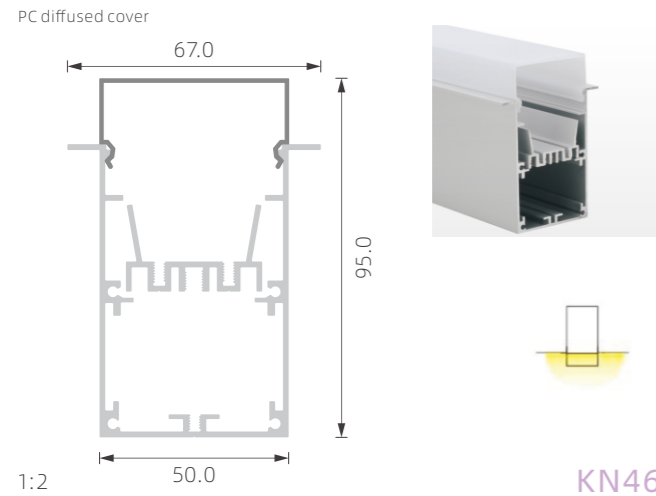

1:2.5 **KN43**

1:3 **KN44**

1:2 **KN45**

»» DRIVER-IN LED PROFILE

■ SILVER ■ BLACK □ WHITE

KN46

KN47

KN48