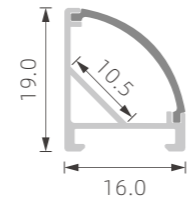

>>> LED PROFILE FOR NEW MAGNETIC LIGHTING

■ SILVER ■ BLACK □ WHITE

>>> ACCESSORIES

PMMA opal matte cover
PMMA semi-clear cover
PMMA clear cover
PC diffused cover
PC black cover

NEW

magnet

KM17

1:1

PMMA opal matte cover
PMMA semi-clear cover
PMMA clear cover
PC diffused cover

NEW

magnet

KM18

1:1

PMMA opal matte cover
PMMA semi-clear cover
PMMA clear cover
PC diffused cover

NEW

magnet

KM19

1:1

PC diffused cover

NEW

magnet

KM20

1:1

PC diffused cover

NEW

magnet

KM21

1:1

C1

C10

C17

C22

C35

C50

KZL-135

KZR-135

KZT-90

KZX-90

KZX-135

KZL-90

KZLO-90

KZLI-90

KZ-135

KZO-135

KZI-135

Z1-180

Z2-90

Z3-135

Z4-90

Z5-135