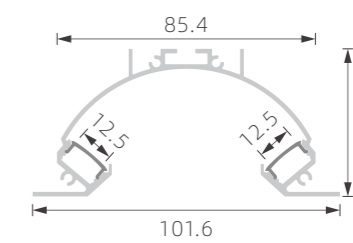

1:2

PMMA opal matte cover
PMMA semi-clear cover
PMMA clear cover
PC diffused cover
PC black cover

K87