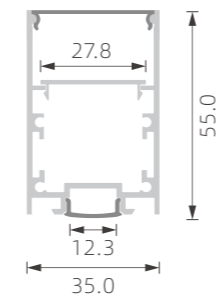

1:2

PC diffused cover
PC black cover
UGR < 19

KN61