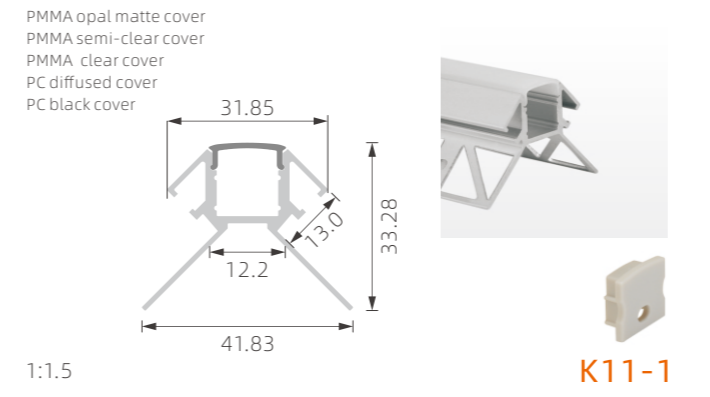

1:1

KO23

1:2

KN19

>>> LED PROFILE FOR GYPSUM WALL

SILVER
 BLACK
 WHITE

>>> LED PROFILE FOR GYPSUM WALL

SILVER
 BLACK
 WHITE