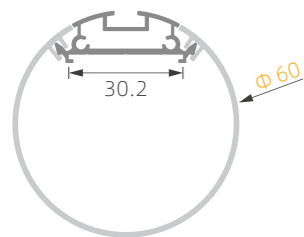

1:1

K48

PC diffused cover

1:2

KN9

PC diffused cover