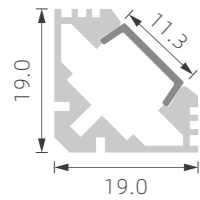

>>> LED PROFILE FOR CORNER

■ SILVER ■ BLACK □ WHITE

PC diffused cover

PMMA opal matte cover
PMMA semi-clear cover
PMMA clear cover
PC diffused cover
PC black cover

2:1

KA22

1:1

K20

PMMA opal matte cover
PMMA semi-clear cover
PMMA clear cover
PC diffused cover
PC black cover

PMMA opal matte cover
PMMA semi-clear cover
PMMA clear cover
PC diffused cover

1:1

K21

1:1

K39

PMMA opal matte cover
PMMA semi-clear cover
PMMA clear cover
PC diffused cover

PMMA opal matte cover
PMMA semi-clear cover
PMMA clear cover
PC diffused cover

1:1

K40

1:1

K41

>>> LED PROFILE FOR CORNER

■ SILVER ■ BLACK □ WHITE

PMMA opal matte cover
PMMA semi-clear cover
PMMA clear cover
PC diffused cover

PC diffused cover

1:1

K42

1:1

KL11

PC diffused cover

PC diffused cover

1:1

KO23

1:2

KN19