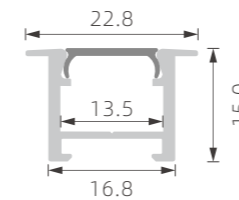

>>> LED PROFILE FOR NEW MAGNETIC LIGHTING

SILVER
 BLACK
 WHITE

Magnet
Size(mm)137*34*51
Voltage:24V
CRI:Ra > 90
Power:5W

Magnet
Size(mm)270*34*51
Voltage:24V
CRI:Ra > 90
Power:10W

Magnet
Size(mm)137*34*181
Voltage:24V
CRI:Ra > 90
Power:5W

Magnet
Size(mm)270*34*181
Voltage:24V
CRI:R > 90
Power:10W

Magnet
Size(mm)50*134
Voltage:24V
CRI:Ra > 90
Power:10W

Magnet
Size(mm)60*146
Voltage:24V
CRI:Ra > 90
Power:15W

Magnet
Size(mm)137*34*181
Voltage:24V
CRI:Ra > 90
Power:10W

KM7

Magnet
Size(mm)270*35*183
Voltage:24V
CRI:Ra > 90
Power:20W

KM8

>>> LED PROFILE FOR NEW MAGNETIC LIGHTING

SILVER
 BLACK
 WHITE

Magnet
Length:1m-3m,customized lenght
Size(mm)1000*45*77
Voltage:24V

Magnet
Length:1m-3m,customized lenght
Size(mm)1000*69*71
Voltage:24V

KM10

PC diffused cover

1:1

NEW

magnet

PC diffused cover

1:1

NEW

magnet

PC diffused cover

1:1

NEW

magnet

PC diffused cover

1:1

NEW

magnet

KM14

PMMA opal matte cover
PMMA semi-clear cover
PMMA clear cover
PC diffused cover
PC black cover

1:1

NEW

magnet

KM15

PMMA opal matte cover
PMMA semi-clear cover
PMMA clear cover
PC diffused cover
PC black cover

1:1

NEW

magnet

KM16