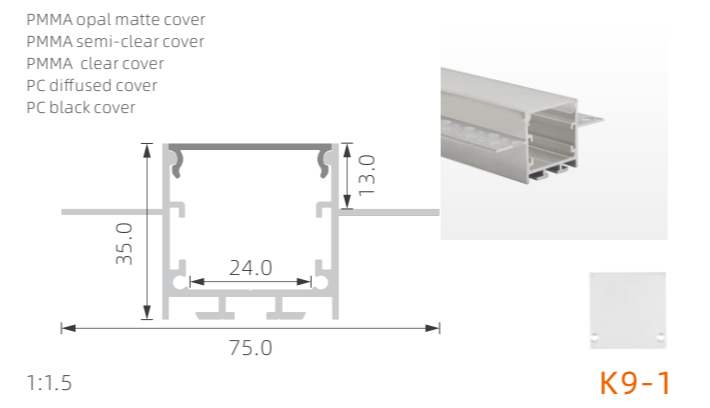

1:1

KO23

1:2

KN19

>>> LED PROFILE FOR GYPSUM WALL

SILVER
 BLACK
 WHITE

>>> LED PROFILE FOR GYPSUM WALL

SILVER
 BLACK
 WHITE