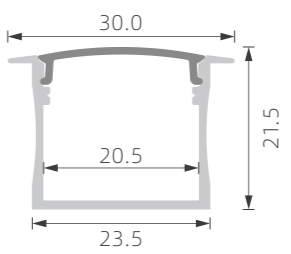

1:1

K54

PMMA opal matte cover
PMMA semi-clear cover
PMMA clear cover
PC diffused cover
PC black cover