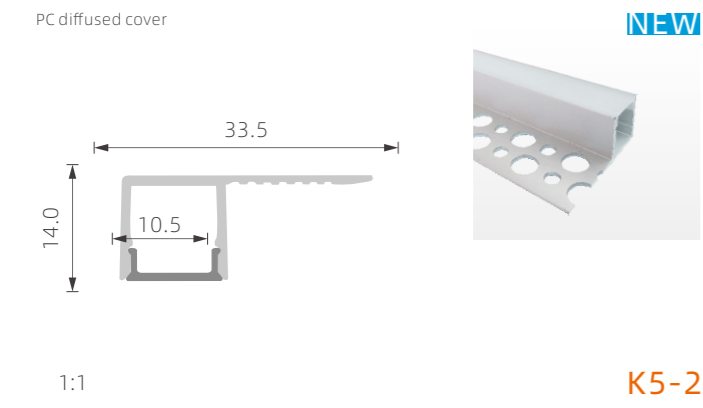

1:1

KO23

1:2

KN19

>>> LED PROFILE FOR GYPSUM WALL

SILVER
 BLACK
 WHITE

>>> LED PROFILE FOR GYPSUM WALL

SILVER
 BLACK
 WHITE