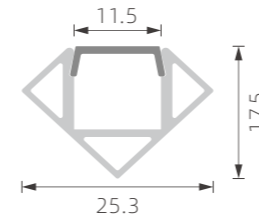

>>> LED PROFILE FOR CORNER

■ SILVER ■ BLACK □ WHITE

PC diffused cover

PMMA opal matte cover
PMMA semi-clear cover
PMMA clear cover
PC diffused cover
PC black cover

2:1

KA22

1:1

K20

PMMA opal matte cover
PMMA semi-clear cover
PMMA clear cover
PC diffused cover
PC black cover

PMMA opal matte cover
PMMA semi-clear cover
PMMA clear cover
PC diffused cover

1:1

K21

1:1

K39

PMMA opal matte cover
PMMA semi-clear cover
PMMA clear cover
PC diffused cover

PMMA opal matte cover
PMMA semi-clear cover
PMMA clear cover
PC diffused cover

1:1

K40

1:1

K41

>>> LED PROFILE FOR CORNER

■ SILVER ■ BLACK □ WHITE

PMMA opal matte cover
PMMA semi-clear cover
PMMA clear cover
PC diffused cover

PC diffused cover

1:1

K42

1:1

KL11

PC diffused cover

PC diffused cover

1:1

KO23

1:2

KN19