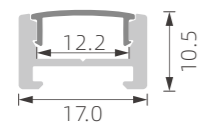

>>> LED PROFILE FOR NEW MAGNETIC LIGHTING

■ SILVER ■ BLACK □ WHITE

>>> ACCESSORIES

PMMA opal matte cover
PMMA semi-clear cover
PMMA clear cover
PC diffused cover
PC black cover

NEW

magnet

KM17

1:1

PMMA opal matte cover
PMMA semi-clear cover
PMMA clear cover
PC diffused cover

NEW

magnet

KM18

1:1

PMMA opal matte cover
PMMA semi-clear cover
PMMA clear cover
PC diffused cover

NEW

magnet

KM19

1:1

PC diffused cover

NEW

magnet

KM20

1:1

PC diffused cover

NEW

magnet

KM21

1:1

C1

C10

C17

C22

C35

C50

KZL-135

KZR-135

KZT-90

KZX-90

KZX-135

KZL-90

KZLO-90

KZLI-90

KZ-135

KZO-135

KZI-135

Z1-180

Z2-90

Z3-135

Z4-90

Z5-135