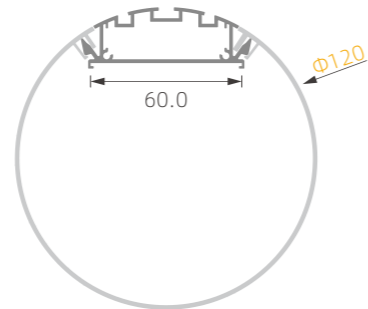

1:3

KN10

>>> LED PROFILE FOR WALL LIGHTING

■ SILVER ■ BLACK □ WHITE

PMMA opal matte cover
PMMA semi-clear cover
PMMA clear cover
PC diffused cover
PC black cover