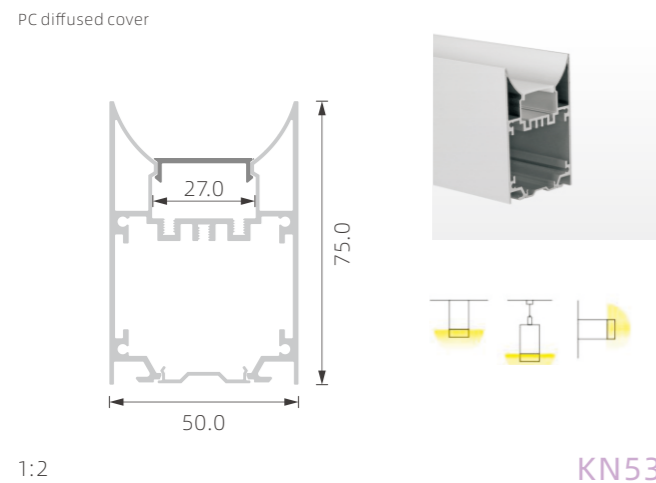

»» DRIVER-IN LED PROFILE

■ SILVER ■ BLACK □ WHITE

KN48

KN53

»» DRIVER-IN LED PROFILE

■ SILVER ■ BLACK □ WHITE