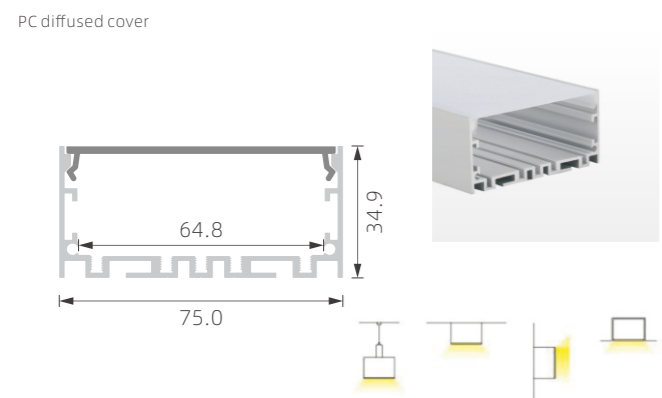

KN32

PC diffused cover

1:2

KN33

»» BIG POWER LED PROFILE FOR MAIN-LIGHT

■ SILVER ■ BLACK □ WHITE

1:2 **KN34**

1:2 **KN35**