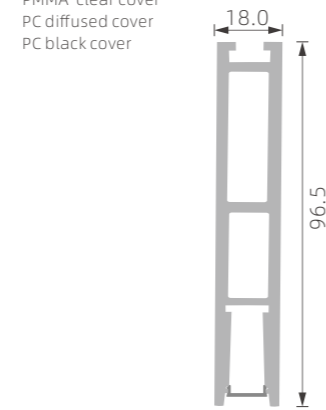

1:2

KN7

PMMA opal matte cover
PMMA semi-clear cover
PMMA clear cover
PC diffused cover
PC black cover

1:2

KN11

PC diffused cover

NEW

1:1

KN12

PC diffused cover

NEW

1:2

KN13

PC diffused cover

1:1

KA18

PC diffused cover

3:1

KA19

»» REGULAR LED PROFILE

■ SILVER ■ BLACK □ WHITE

PMMA opal matte cover
PMMA semi-clear cover
PMMA clear cover
PC diffused cover
PC black cover