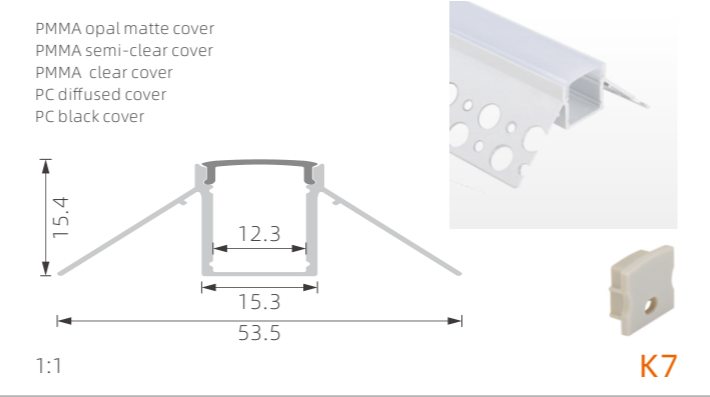

1:1

KO23

1:2

KN19

>>> LED PROFILE FOR GYPSUM WALL

SILVER
 BLACK
 WHITE

>>> LED PROFILE FOR GYPSUM WALL

SILVER
 BLACK
 WHITE