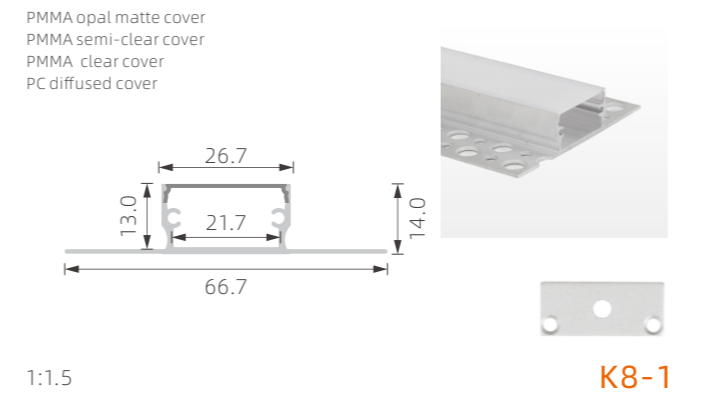

1:1

KO23

1:2

KN19

>>> LED PROFILE FOR GYPSUM WALL

SILVER
 BLACK
 WHITE

>>> LED PROFILE FOR GYPSUM WALL

SILVER
 BLACK
 WHITE