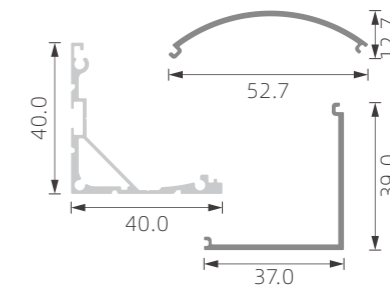

1:1

KO23

1:2

KN19

>>> LED PROFILE FOR GYPSUM WALL

SILVER
 BLACK
 WHITE

>>> LED PROFILE FOR GYPSUM WALL

SILVER
 BLACK
 WHITE