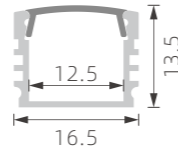

1:1

KL1

PMMA opal matte cover
PMMA semi-clear cover
PMMA clear cover
PC diffused cover
PC black cover