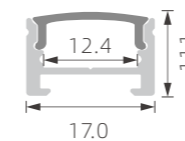

>>> LED PROFILE FOR NEW MAGNETIC LIGHTING

SILVER
 BLACK
 WHITE

Magnet
Size(mm)137*34*51
Voltage:24V
CRI:Ra > 90
Power:5W

Magnet
Size(mm)270*34*51
Voltage:24V
CRI:Ra > 90
Power:10W

Magnet
Size(mm)137*34*181
Voltage:24V
CRI:Ra > 90
Power:5W

Magnet
Size(mm)270*34*181
Voltage:24V
CRI:R > 90
Power:10W

Magnet
Size(mm)50*134
Voltage:24V
CRI:Ra > 90
Power:10W

Magnet
Size(mm)60*146
Voltage:24V
CRI:Ra > 90
Power:15W

Magnet
Size(mm)137*34*181
Voltage:24V
CRI:Ra > 90
Power:10W

KM7

Magnet
Size(mm)270*35*183
Voltage:24V
CRI:Ra > 90
Power:20W

KM8

>>> LED PROFILE FOR NEW MAGNETIC LIGHTING

SILVER
 BLACK
 WHITE

Magnet
Length:1m-3m,customized lenght
Size(mm)1000*45*77
Voltage:24V

Magnet
Length:1m-3m,customized lenght
Size(mm)1000*69*71
Voltage:24V

KM10

PC diffused cover

1:1

NEW

magnet

PC diffused cover

1:1

NEW

magnet

PC diffused cover

1:1

NEW

magnet

PC diffused cover

1:1

NEW

magnet

KM14

PMMA opal matte cover
PMMA semi-clear cover
PMMA clear cover
PC diffused cover
PC black cover

1:1

NEW

magnet

KM15

PMMA opal matte cover
PMMA semi-clear cover
PMMA clear cover
PC diffused cover
PC black cover

1:1

NEW

magnet

KM16