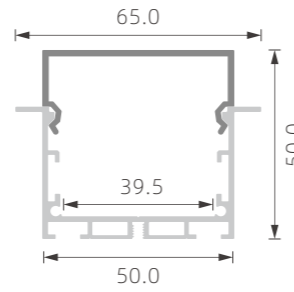

PC diffused cover

1:2

KN23