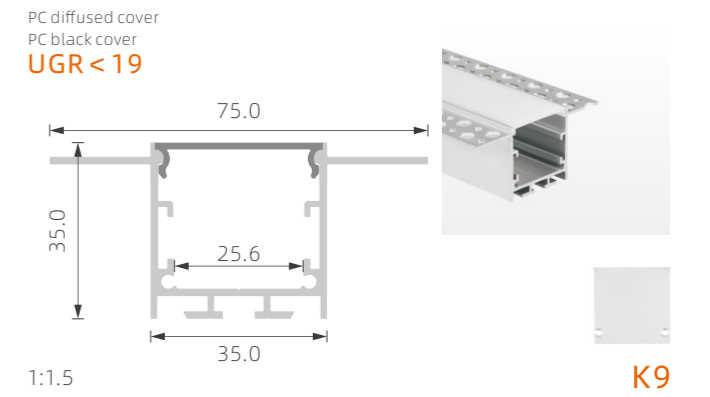

1:1

KO23

1:2

KN19

>>> LED PROFILE FOR GYPSUM WALL

SILVER
 BLACK
 WHITE

>>> LED PROFILE FOR GYPSUM WALL

SILVER
 BLACK
 WHITE