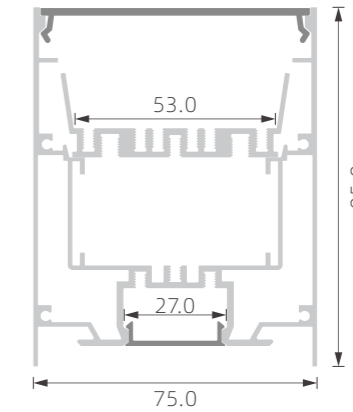

1:2

PC diffused cover

KN39