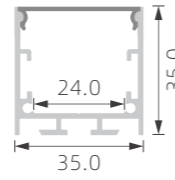

PC diffused cover
PC black cover
UGR < 19