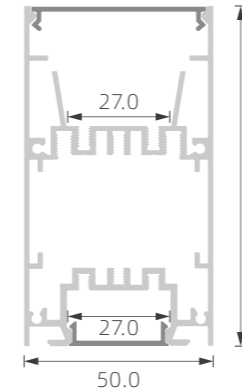

>>> LED PROFILE FOR UP&DOWN LIGHTING

■ SILVER ■ BLACK □ WHITE

PC diffused cover
PC black cover

KN38