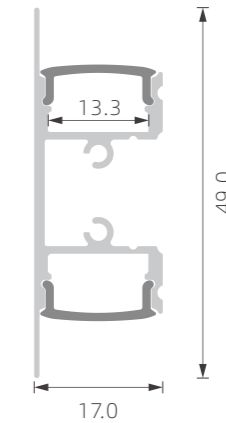

>>> LED PROFILE FOR TUBE-LIGHT

■ SILVER ■ BLACK □ WHITE

PMMA opal matte cover
PMMA semi-clear cover
PMMA clear cover
PC diffused cover
PC black cover

1:1

K26

PC diffused cover

1:1

K48

PC diffused cover

1:2

KN9

PC diffused cover

1:3

KN10

>>> LED PROFILE FOR WALL LIGHTING

■ SILVER ■ BLACK □ WHITE

PMMA opal matte cover
PMMA semi-clear cover
PMMA clear cover
PC diffused cover
PC black cover

1:1

K4

PMMA opal matte cover
PMMA semi-clear cover
PMMA clear cover
PC diffused cover
PC black cover

1:1

K58

PMMA opal matte cover
PMMA semi-clear cover
PMMA clear cover
PC diffused cover
PC black cover

1:1

K59

PC diffused cover

1:2

K79

1:2

K80

PMMA opal matte cover
PMMA semi-clear cover
PMMA clear cover
PC diffused cover
PC black cover

1:2

K85