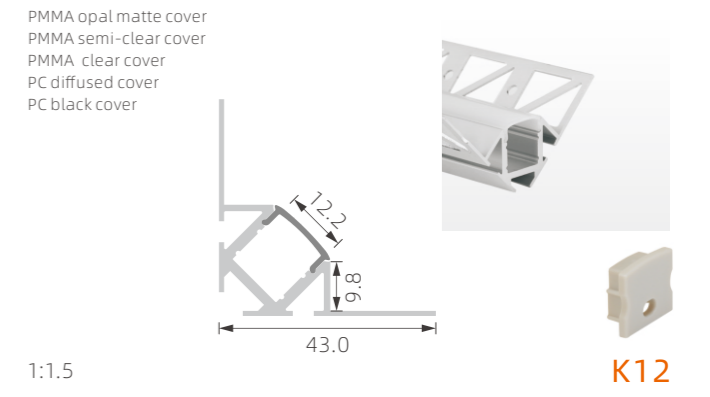

1:1

KO23

1:2

KN19

>>> LED PROFILE FOR GYPSUM WALL

SILVER
 BLACK
 WHITE

>>> LED PROFILE FOR GYPSUM WALL

SILVER
 BLACK
 WHITE