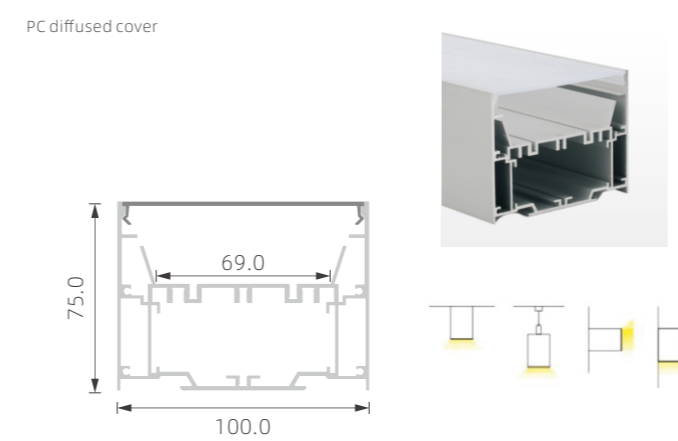

»» BIG POWER LED PROFILE FOR MAIN-LIGHT

■ SILVER ■ BLACK □ WHITE

»» DRIVER-IN LED PROFILE

■ SILVER ■ BLACK □ WHITE

1:3 **KN44**