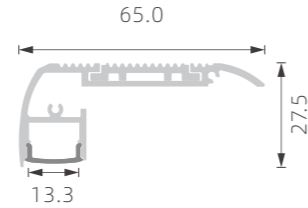

1:2

K85

>>> LED PROFILE FOR WALL LIGHTING

■ SILVER ■ BLACK □ WHITE

PMMA opal matte cover
PMMA semi-clear cover
PMMA clear cover
PC diffused cover
PC black cover

K85-1

1:2

PMMA opal matte cover
PMMA semi-clear cover
PMMA clear cover
PC diffused cover
PC black cover