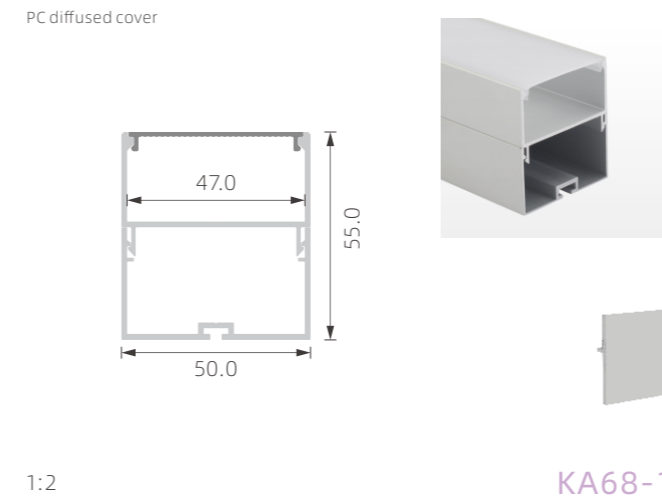

»» DRIVER-IN LED PROFILE

■ SILVER ■ BLACK □ WHITE

»» DRIVER-IN LED PROFILE

■ SILVER ■ BLACK □ WHITE

KA68-1