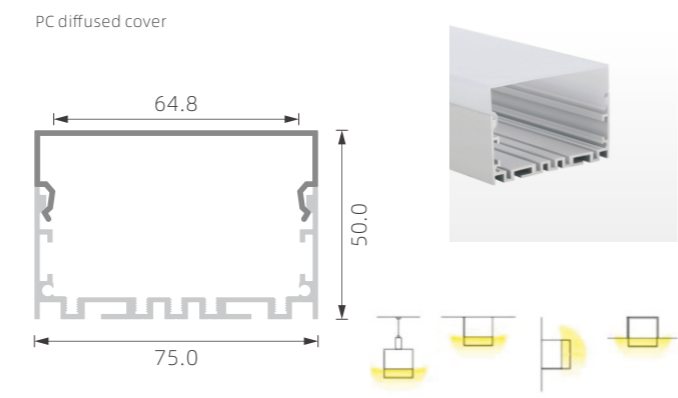

1:2 **KN35**

1:2 **KN37**