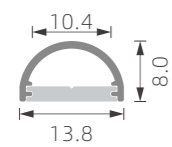

KN12

PC diffused cover

NEW

1:2

KN13

PC diffused cover

1:1

KA18