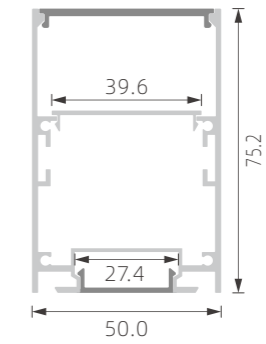

1:2

PC diffused cover
PC black cover

KN62