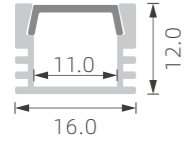

K22

1:1

PMMA opal matte cover
PMMA semi-clear cover
PMMA clear cover
PC diffused cover
PC black cover

K23

1:1

»» REGULAR LED PROFILE

■ SILVER ■ BLACK □ WHITE

PMMA opal matte cover
PMMA semi-clear cover
PMMA clear cover
PC diffused cover
PC black cover