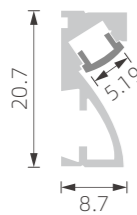

1:2

NEW

PC diffused cover

K90