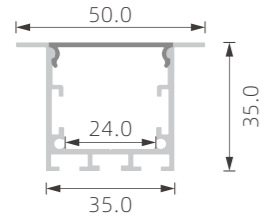

PC diffused cover
PC black cover
UGR < 19

1:2

KN20