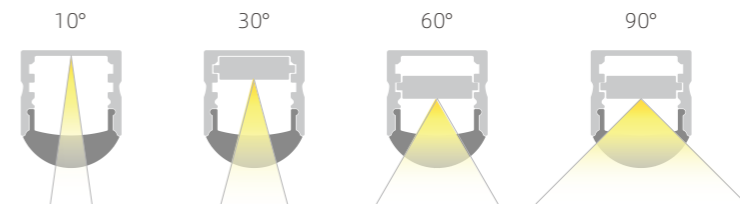

1:1

KA27

>>> LED PROFILE FOR CORNER

■ SILVER ■ BLACK □ WHITE

PC diffused cover

PMMA opal matte cover
PMMA semi-clear cover
PMMA clear cover
PC diffused cover
PC black cover

2:1

KA22