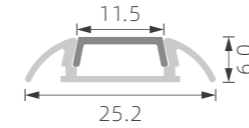

1:1

KO15

PC diffused cover