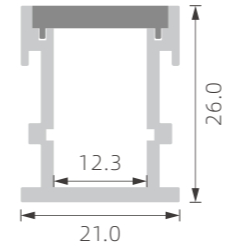

1:1

K49

PC diffused cover