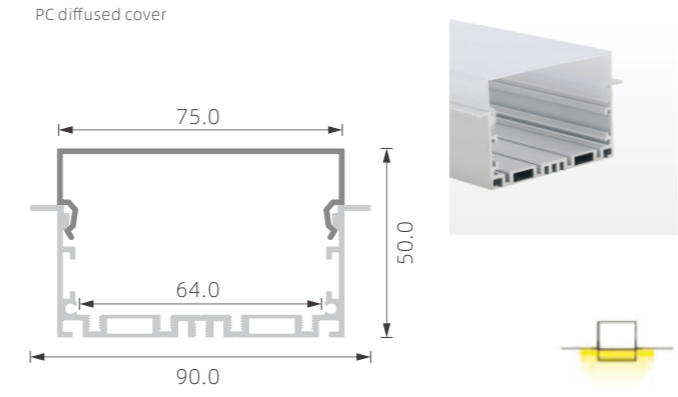

KN32

PC diffused cover

1:2

KN33

»» BIG POWER LED PROFILE FOR MAIN-LIGHT

■ SILVER ■ BLACK □ WHITE

1:2 **KN34**

1:2 **KN35**