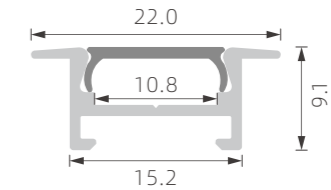

>>> LED PROFILE FOR NEW MAGNETIC LIGHTING

SILVER
 BLACK
 WHITE

Magnet
Size(mm)137*34*51
Voltage:24V
CRI:Ra > 90
Power:5W

Magnet
Size(mm)270*34*51
Voltage:24V
CRI:Ra > 90
Power:10W

Magnet
Size(mm)137*34*181
Voltage:24V
CRI:Ra > 90
Power:5W

Magnet
Size(mm)270*34*181
Voltage:24V
CRI:R > 90
Power:10W

Magnet
Size(mm)50*134
Voltage:24V
CRI:Ra > 90
Power:10W

Magnet
Size(mm)60*146
Voltage:24V
CRI:Ra > 90
Power:15W

Magnet
Size(mm)137*34*181
Voltage:24V
CRI:Ra > 90
Power:10W

KM7

Magnet
Size(mm)270*35*183
Voltage:24V
CRI:Ra > 90
Power:20W

KM8

>>> LED PROFILE FOR NEW MAGNETIC LIGHTING

SILVER
 BLACK
 WHITE

Magnet
Length:1m-3m,customized lenght
Size(mm)1000*45*77
Voltage:24V

Magnet
Length:1m-3m,customized lenght
Size(mm)1000*69*71
Voltage:24V

KM10

PC diffused cover

1:1

NEW

magnet

PC diffused cover

1:1

NEW

magnet

PC diffused cover

1:1

NEW

magnet

PC diffused cover

1:1

NEW

magnet

KM14

PMMA opal matte cover
PMMA semi-clear cover
PMMA clear cover
PC diffused cover
PC black cover

1:1

NEW

magnet

KM15

PMMA opal matte cover
PMMA semi-clear cover
PMMA clear cover
PC diffused cover
PC black cover

1:1

NEW

magnet

KM16