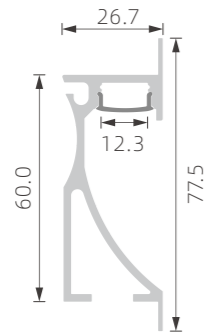

PMMA opal matte cover
PMMA semi-clear cover
PMMA clear cover
PC diffused cover
PC black cover