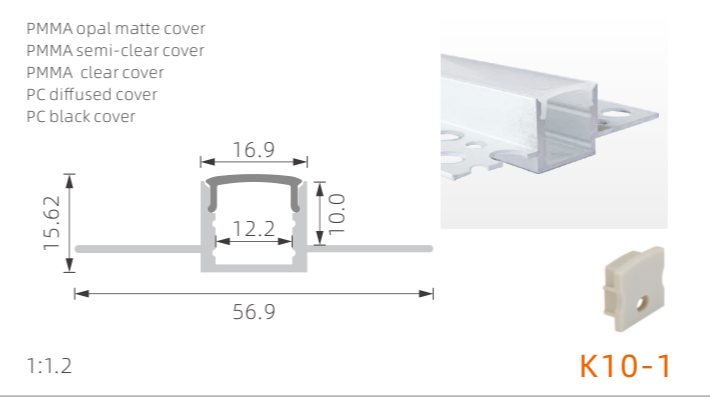

1:1

KO23

1:2

KN19

>>> LED PROFILE FOR GYPSUM WALL

SILVER
 BLACK
 WHITE

>>> LED PROFILE FOR GYPSUM WALL

SILVER
 BLACK
 WHITE