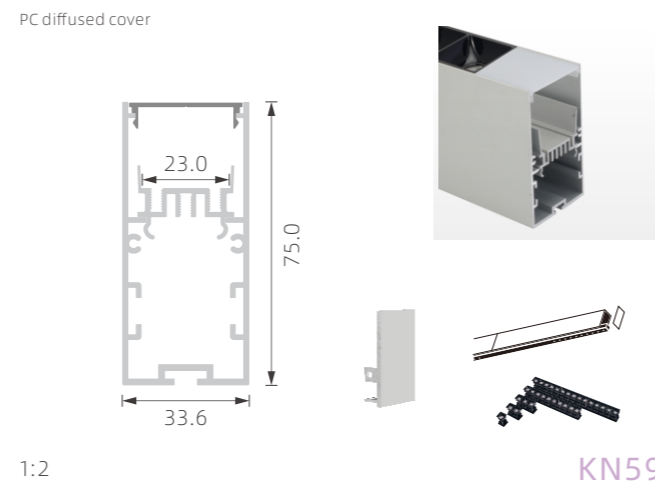

»» DRIVER-IN LED PROFILE

■ SILVER ■ BLACK □ WHITE

KN49

KN59

»» DRIVER-IN LED PROFILE

■ SILVER ■ BLACK □ WHITE