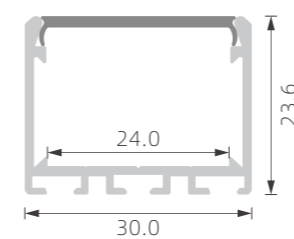

2:1

KA21

PC diffused cover