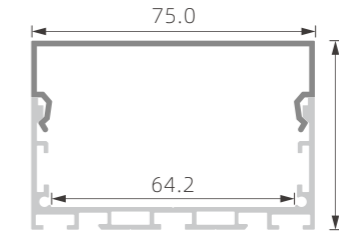

»» BIG POWER LED PROFILE FOR MAIN-LIGHT

■ SILVER ■ BLACK □ WHITE

PC diffused cover

1:2

KN28

PC diffused cover

1:2

KN29