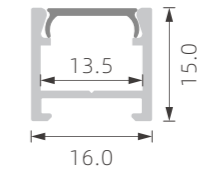

>>> LED PROFILE FOR NEW MAGNETIC LIGHTING

SILVER
 BLACK
 WHITE

Magnet
Size(mm)137*34*51
Voltage:24V
CRI:Ra > 90
Power:5W

Magnet
Size(mm)270*34*51
Voltage:24V
CRI:Ra > 90
Power:10W

Magnet
Size(mm)137*34*181
Voltage:24V
CRI:Ra > 90
Power:5W

Magnet
Size(mm)270*34*181
Voltage:24V
CRI:R > 90
Power:10W

Magnet
Size(mm)50*134
Voltage:24V
CRI:Ra > 90
Power:10W

Magnet
Size(mm)60*146
Voltage:24V
CRI:Ra > 90
Power:15W

Magnet
Size(mm)137*34*181
Voltage:24V
CRI:Ra > 90
Power:10W

KM7

Magnet
Size(mm)270*35*183
Voltage:24V
CRI:Ra > 90
Power:20W

KM8

>>> LED PROFILE FOR NEW MAGNETIC LIGHTING

SILVER
 BLACK
 WHITE

Magnet
Length:1m-3m,customized lenght
Size(mm)1000*45*77
Voltage:24V

Magnet
Length:1m-3m,customized lenght
Size(mm)1000*69*71
Voltage:24V

KM10

PC diffused cover

1:1

NEW

magnet

PC diffused cover

1:1

NEW

magnet

PC diffused cover

1:1

NEW

magnet

PC diffused cover

1:1

NEW

magnet

KM14

PMMA opal matte cover
PMMA semi-clear cover
PMMA clear cover
PC diffused cover
PC black cover

1:1

NEW

magnet

KM15

PMMA opal matte cover
PMMA semi-clear cover
PMMA clear cover
PC diffused cover
PC black cover

1:1

NEW

magnet

KM16