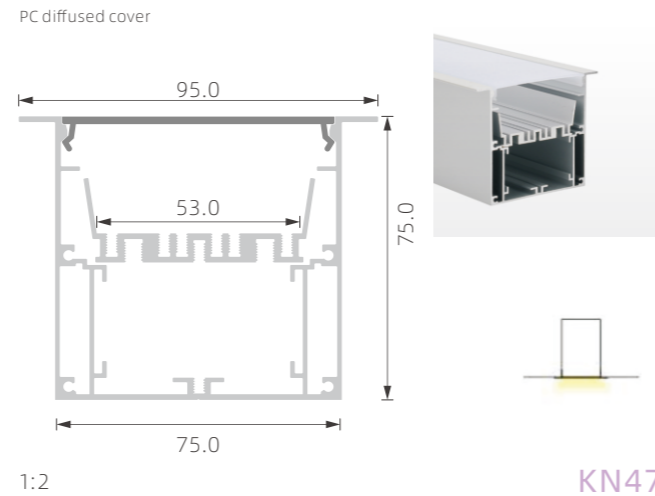

1:2.5 **KN43**

1:3 **KN44**

1:2 **KN45**

»» DRIVER-IN LED PROFILE

■ SILVER ■ BLACK □ WHITE

KN46

KN47

KN48