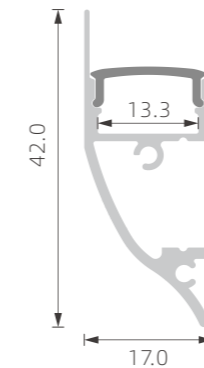

1:1

K58

PMMA opal matte cover
PMMA semi-clear cover
PMMA clear cover
PC diffused cover
PC black cover

1:1

K59

PC diffused cover