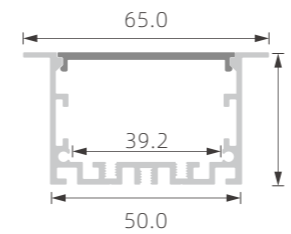

PC diffused cover
PC black cover

1:2

KN30