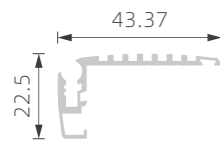

1:2

NEW

PMMA opal matte cover
PMMA semi-clear cover
PMMA clear cover
PC diffused cover
PC black cover

K88