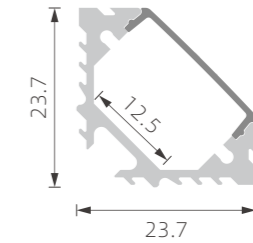

>>> LED PROFILE FOR CORNER

■ SILVER ■ BLACK □ WHITE

PC diffused cover

PMMA opal matte cover
PMMA semi-clear cover
PMMA clear cover
PC diffused cover
PC black cover

2:1

KA22

1:1

K20

PMMA opal matte cover
PMMA semi-clear cover
PMMA clear cover
PC diffused cover
PC black cover

PMMA opal matte cover
PMMA semi-clear cover
PMMA clear cover
PC diffused cover

1:1

K21

1:1

K39

PMMA opal matte cover
PMMA semi-clear cover
PMMA clear cover
PC diffused cover

PMMA opal matte cover
PMMA semi-clear cover
PMMA clear cover
PC diffused cover

1:1

K40

1:1

K41

>>> LED PROFILE FOR CORNER

■ SILVER ■ BLACK □ WHITE

PMMA opal matte cover
PMMA semi-clear cover
PMMA clear cover
PC diffused cover

PC diffused cover

1:1

K42

1:1

KL11

PC diffused cover

PC diffused cover

1:1

KO23

1:2

KN19