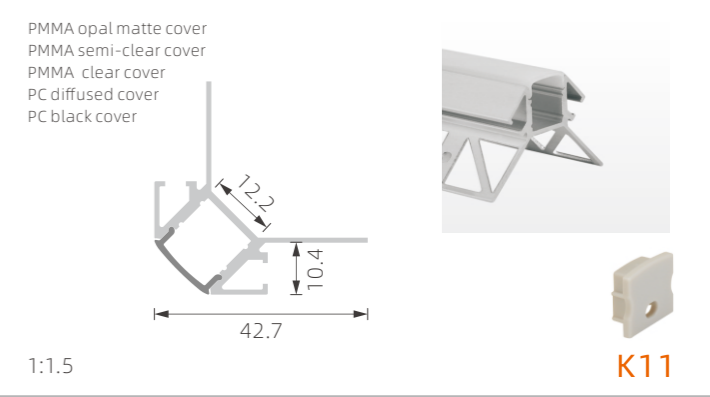

1:1

KO23

1:2

KN19

>>> LED PROFILE FOR GYPSUM WALL

SILVER
 BLACK
 WHITE

>>> LED PROFILE FOR GYPSUM WALL

SILVER
 BLACK
 WHITE