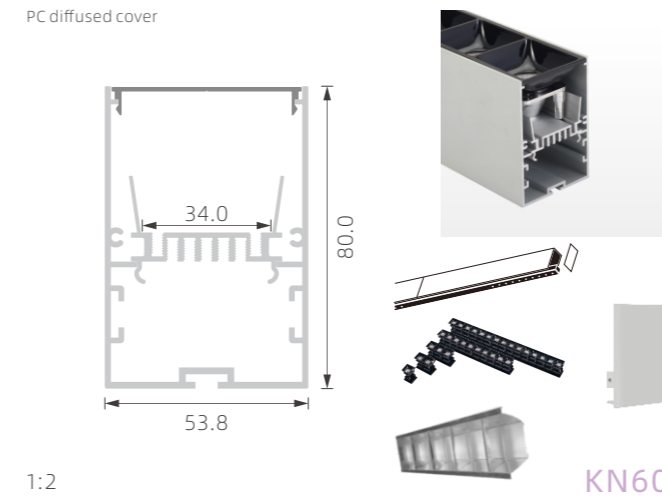

»» DRIVER-IN LED PROFILE

■ SILVER ■ BLACK □ WHITE

KN60