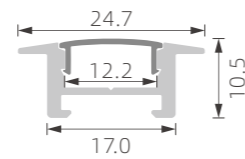

>>> LED PROFILE FOR NEW MAGNETIC LIGHTING

■ SILVER ■ BLACK □ WHITE

>>> ACCESSORIES

PMMA opal matte cover
PMMA semi-clear cover
PMMA clear cover
PC diffused cover
PC black cover

NEW

magnet

KM17

1:1

PMMA opal matte cover
PMMA semi-clear cover
PMMA clear cover
PC diffused cover

NEW

magnet

KM18

1:1

PMMA opal matte cover
PMMA semi-clear cover
PMMA clear cover
PC diffused cover

NEW

magnet

KM19

1:1

PC diffused cover

NEW

magnet

KM20

1:1

PC diffused cover

NEW

magnet

KM21

1:1

C1

C10

C17

C22

C35

C50

KZL-135

KZR-135

KZT-90

KZX-90

KZX-135

KZL-90

KZLO-90

KZLI-90

KZ-135

KZO-135

KZI-135

Z1-180

Z2-90

Z3-135

Z4-90

Z5-135