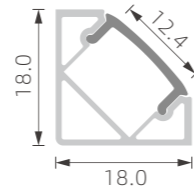

1:1

KA27

>>> LED PROFILE FOR CORNER

■ SILVER ■ BLACK □ WHITE

PC diffused cover

PMMA opal matte cover
PMMA semi-clear cover
PMMA clear cover
PC diffused cover
PC black cover

2:1

KA22