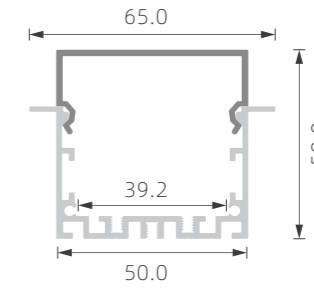

PC diffused cover

1:2

KN31