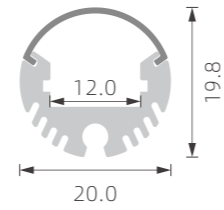

1:1

K26

PC diffused cover