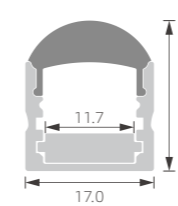

1:1

KA27

>>> LED PROFILE FOR CORNER

■ SILVER ■ BLACK □ WHITE

PC diffused cover

PMMA opal matte cover
PMMA semi-clear cover
PMMA clear cover
PC diffused cover
PC black cover

2:1

KA22