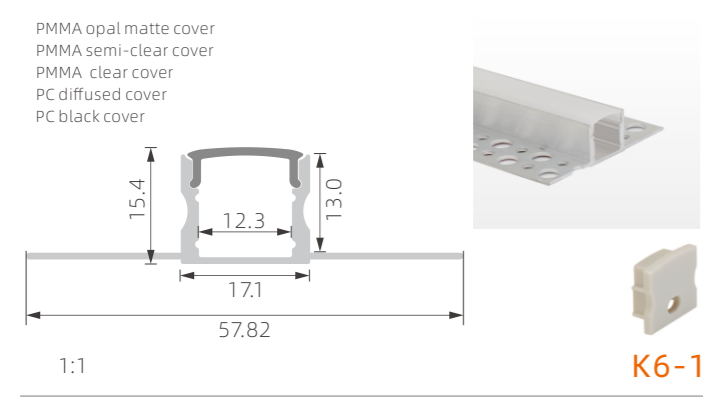

1:1

KO23

1:2

KN19

>>> LED PROFILE FOR GYPSUM WALL

SILVER
 BLACK
 WHITE

>>> LED PROFILE FOR GYPSUM WALL

SILVER
 BLACK
 WHITE