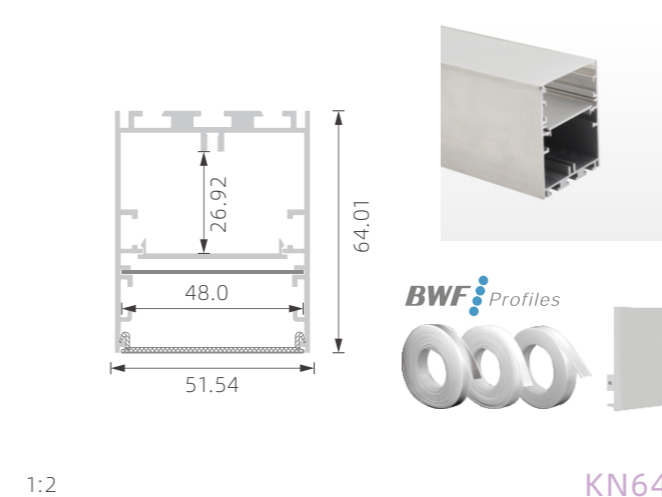

»» DRIVER-IN LED PROFILE

■ SILVER ■ BLACK □ WHITE

»» DRIVER-IN LED PROFILE

■ SILVER ■ BLACK □ WHITE

KN64