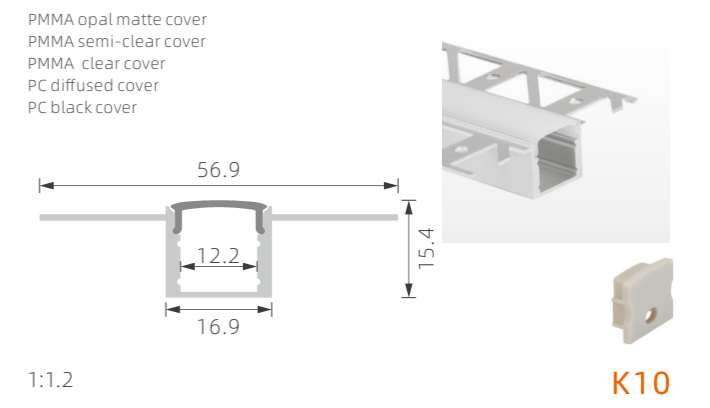

1:1

KO23

1:2

KN19

>>> LED PROFILE FOR GYPSUM WALL

SILVER
 BLACK
 WHITE

>>> LED PROFILE FOR GYPSUM WALL

SILVER
 BLACK
 WHITE